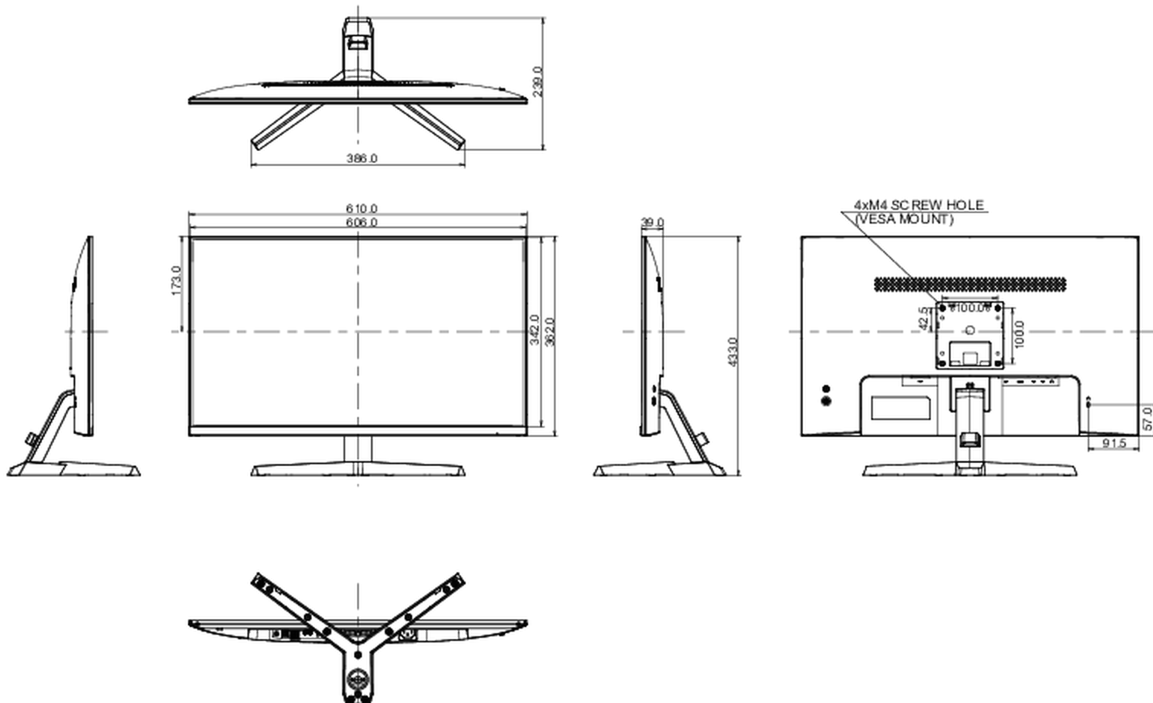

04 MECHANICAL

Display position adjustments	tilt
Tilt angle	22° up; 4° down
VESA mounting	100 x 100mm
Cable management system	yes

05 ACCESSORIES INCLUDED

Cables	power, USB, HDMI
Other	quick start guide, safety guide

08 DIMENSIONS / WEIGHT

Product dimensions W x H x D	610 x 433 x 239mm
Box dimensions W x H x D	692 x 452 x 147mm
Weight (without box)	4.5kg
Weight (with box)	6.1kg
EAN code	4948570117963

09 EU ENERGY EFFICIENCY LABEL