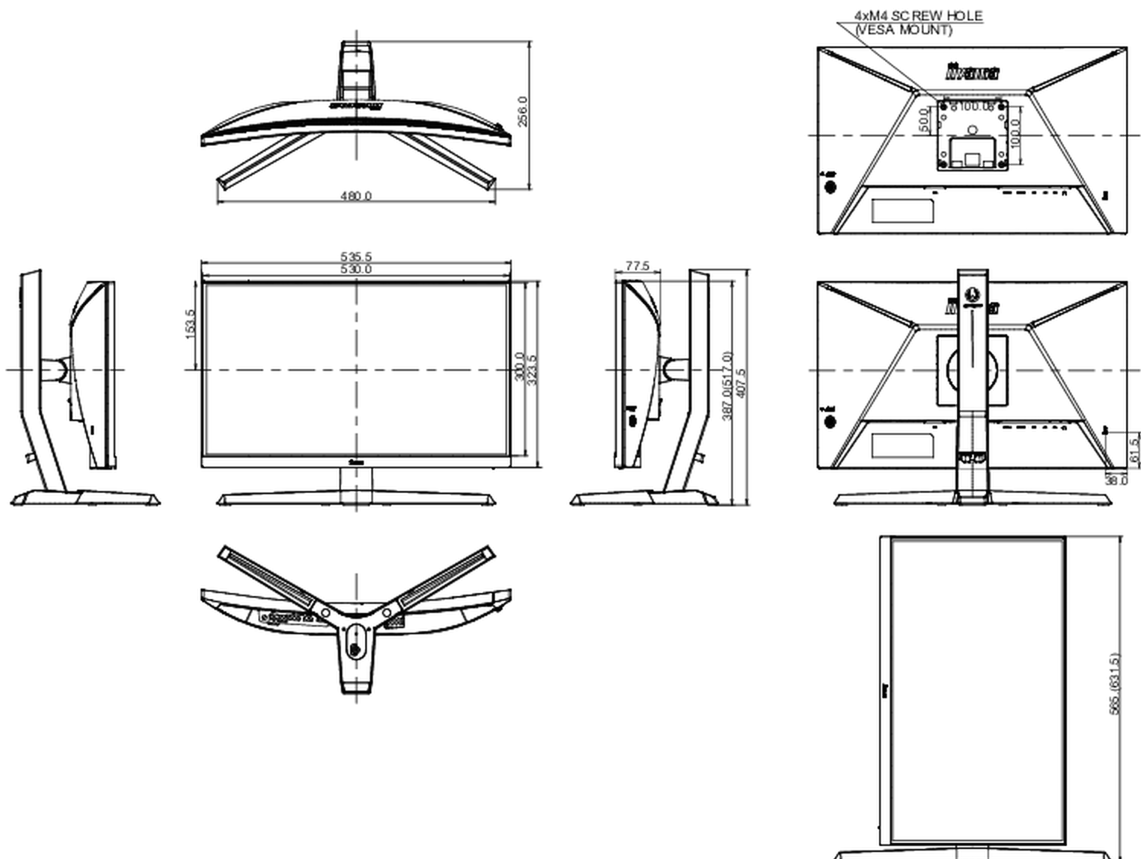

## 04 MECHANICAL

Display position adjustments	height, tilt
Height adjustment	130mm
Tilt angle	18° up; 5° down
VESA mounting	100 x 100mm
Cable management system	yes

## 08 DIMENSIONS / WEIGHT

Product dimensions W x H x D	535.5 x 387 (517) x 256mm
Box dimensions W x H x D	694 x 506 x 221mm
Weight (without box)	4.8kg
Weight (with box)	6.8kg
EAN code	4948570118144

*All trademarks and registered trademarks acknowledged. E & O E. Specification subject to change without notice. All LCD's comply with ISO-9241-307:2008 in connection with pixel defects.*