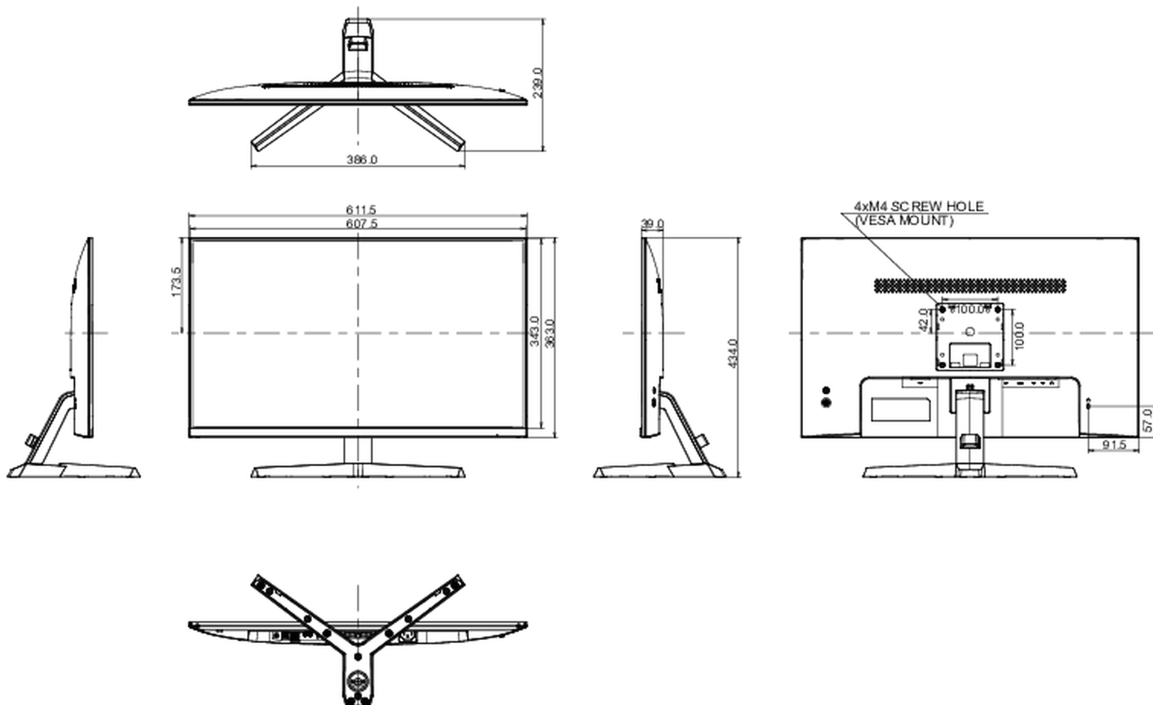

04 MECHANICAL

Display position adjustments	tilt
Tilt angle	22° up; 4° down
VESA mounting	100 x 100mm
Cable management system	yes

05 ACCESSORIES INCLUDED

Cables	power, USB, HDMI, DP
Other	quick start guide, safety guide

08 DIMENSIONS / WEIGHT

Product dimensions W x H x D	611.5 x 434 x 239mm
Box dimensions W x H x D	692 x 452 x 147mm
Weight (without box)	4.6kg
Weight (with box)	6.2kg
EAN code	4948570117987

09 EU ENERGY EFFICIENCY LABEL