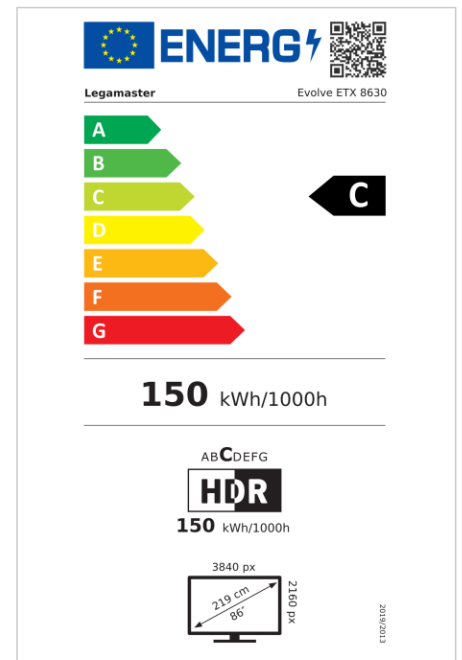

- Zero-gap bonding eliminates reflections and adds accuracy by eliminating the traditional gap between glass and display
- Etched anti-glare glass reduces reflections to a minimum; gives a paper-like writing experience and does not wear out with use and cleaning
- The high precision touch-system with up to 32 touchpoints detects everything, from the tiniest tip of a stylus-pen to fingers and handpalms making writing, moving objects and erasing as intuitive as it can be
- Android 11 is the most future-proof option on touchscreens to date. Supported by free OTA updates over the lifetime this make Evolve for a durable, future proof option
- Evolve has been designed with safety in mind. A host of options allow users or administrators to safeguard their screens from unwanted changes or breaches into their IT-systems
- Flexible usage options: without Android, with only a launcher for fast and intuitive ways to switch to peripheral device, or in full Android mode, offering easy source switching and also a host of applications, including an appstore for even more functionality
- 2 USB-C ports (of which one offers an unparalleled 100W power delivery) make sure you can connect device with only one cable that does it all: video and audio, touch and power
- A full line of accessories is available to complement Evolve screens. From mounting-systems, cameras, OPS computers, proximity sensors to NFC-readers
- 1% for the Planet certified: you are choosing a very energy-saving and durable screen and contributing to sustainability projects and environmental protection across the world