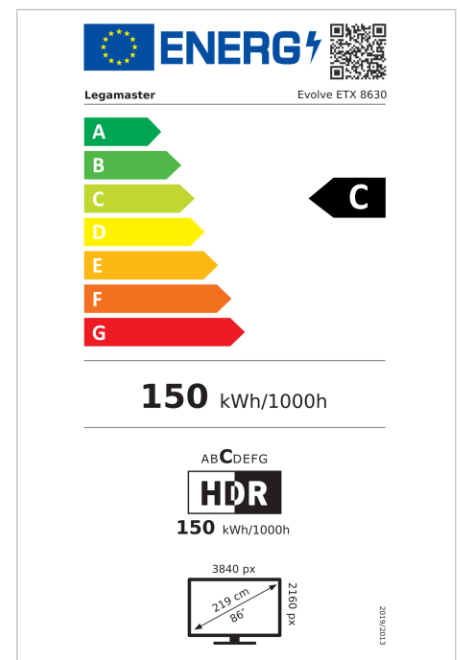

- Zero-gap bonding eliminates reflections and adds accuracy by eliminating the traditional gap between glass and display
- Etched anti-glare glass reduces reflections to a minimum; gives a paper-like writing experience and does not wear out with use and cleaning
- The high precision touch-system with up to 32 touchpoints detects everything, from the tiniest tip of a stylus-pen to fingers and handpalms making writing, moving objects and erasing as intuitive as it can be
- Android 11 is the most future-proof option on touchscreens to date. Supported by free OTA updates over the lifetime this make Evolve for a durable, future proof option
- Evolve has been designed with safety in mind. A host of options allow users or administrators to safeguard their screens from unwanted changes or breaches into their IT-systems
- Flexible usage options: without Android, with only a launcher for fast and intuitive ways to switch to peripheral device, or in full Android mode, offering easy source switching and also a host of applications, including an appstore for even more functionality
- 2 USB-C ports (of which one offers an unparalleled 100W power delivery) make sure you can connect device with only one cable that does it all: video and audio, touch and power
- A full line of accessories is available to complement Evolve screens. From mounting-systems, cameras, OPS computers, proximity sensors to NFC-readers
- 1% for the Planet certified: you are choosing a very energy-saving and durable screen and contributing to sustainability projects and environmental protection across the world