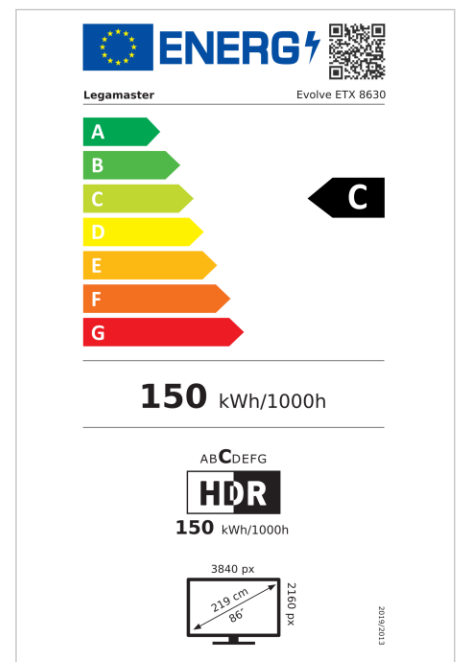

- Android 11
- Etched anti-glare glass
- Zero-gap bonded panel with high contrast & brightness
- 100W power delivery over USB-C
- 3x HDMI
- Built-in wireless sharing options
- NFC-Reader (optional)
- High precision infra-red technology with 32 touch-points
- Free OTA-updates
- Up to 8 years of warranty
- Wifi 6 enabled
- 1% for the Planet certified

Art.No. **7-803130-86US**

GTIN **8713797105781**

EVOLVE touch monitor

ETX-8630 US

Display

- Display diagonal: 86 inch
- Display technology: LCD
- Panel type: IPS
- Backlight type: Direct LED
- Display resolution: 3840 x 2160 px | 4K Ultra HD
- Display brightness: 450 cd/m²
- Display number of colours: 1.073 billion colours
- Contrast ratio (static): 4000:1
- Contrast ratio (dynamic): 10000:1
- Display refresh rate: 60 fps
- Response time: 8 ms
- Viewing angle: H: 178° / V: 178°
- Display control: IR remote controller, Keypad, RS-232C, Touch OSD, Ethernet
- Lifespan: 50000 Hours
- Durability: 18/7
- Screen orientation: Landscape