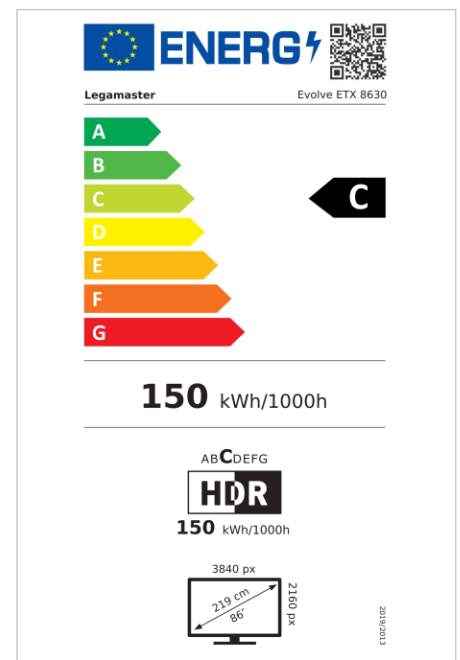

- Android 11
- Etched anti-glare glass
- Zero-gap bonded panel with high contrast & brightness
- 100W power delivery over USB-C
- 3x HDMI
- Built-in wireless sharing options
- NFC-Reader (optional)
- High precision infra-red technology with 32 touch-points
- Free OTA-updates
- Up to 8 years of warranty
- Wifi 6 enabled
- 1% for the Planet certified

Art.No. **7-803130-86EU**

GTIN **8713797105903**

EVOLVE touch monitor

ETX-8630 EU

Display

- Display diagonal: 86 inch
- Display technology: LCD
- Panel type: IPS
- Backlight type: Direct LED
- Display resolution: 3840 x 2160 px | 4K Ultra HD
- Display brightness: 450 cd/m²
- Display number of colours: 1.073 billion colours
- Contrast ratio (static): 4000:1
- Contrast ratio (dynamic): 10000:1
- Display refresh rate: 60 fps
- Response time: 8 ms
- Viewing angle: H: 178° / V: 178°
- Display control: IR remote controller, Keypad, RS-232C, Touch OSD, Ethernet
- Lifespan: 50000 Hours
- Durability: 18/7
- Screen orientation: Landscape