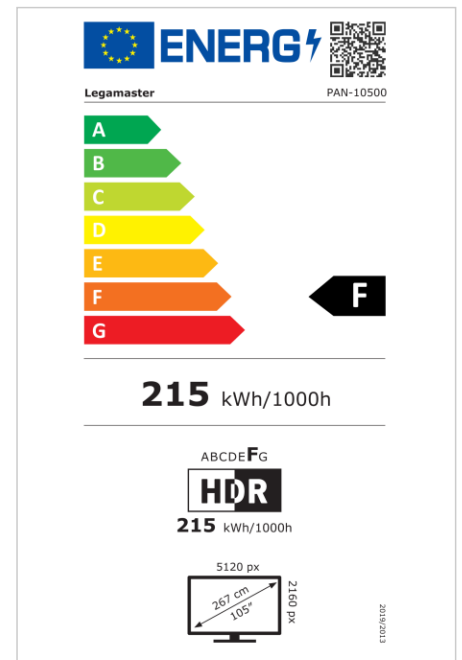

- 105 Inch Display
- Color Dark Grey
- HDMI x1 + DP 1.2a x 2
- 1x 3.5 Audio Out
- Zero Gap
- Tempered Glass + Anti-Glare
- 1x USB-B Touch

PANORAMA touch monitor

PAN-10500 EU

- A wider working surface will provide a perfect working platform for high density information display, documents analysis and idea storming
- Two sources can be displayed at the same time, meaning that you can display multiple sources on information at the same time to provide a enriched experience
- A high precision IR touch system will provide a trustful and accurate touch experience with up to 20 simultaneous touch points
- With the use an antiglare coating we can provide a wider and smooth viewing angle to maximize the screens 21:9 aspect ratio
- Included with the screen you will receive a mounting designed for this screen VESA and weight, so no additional mountings need to be sourced
- The main accessory to this screen is the OPS PC that not only supports the 5K resolution needed for this 21:9 aspect ratio screen but also provides a robust working platform for all Apps and needed tools

Art.No. **7-805000-105-EU**

GTIN **8713797107181**

PANORAMA touch monitor

PAN-10500 EU

Display

- Display diagonal: 105 inch
- Display technology: LED
- Panel type: IPS
- Backlight type: Direct LED
- Display resolution: 5120 x 2160 px | 5K Ultra HD
- Display brightness: 400 cd/m²
- Display number of colours: 1.073 billion colours
- Contrast ratio (dynamic): 1200:1
- Display refresh rate: 60 fps
- Response time: 8 ms
- Viewing angle: H: 178° / V: 178°
- Display control: RS-232C, IR remote controller
- Lifespan: 50000 Hours
- Durability: 18/7
- Screen orientation: Landscape

Power

- Power supply: AC/DC | 100 - 240 V | 50/60 Hz
- Power consumption (operation): 215 W
- Power consumption (sleep mode): 0.5 W
- Power consumption (standby): 0.5 W
- Energy efficiency class (HDR): F
- Energy efficiency scale: A to G