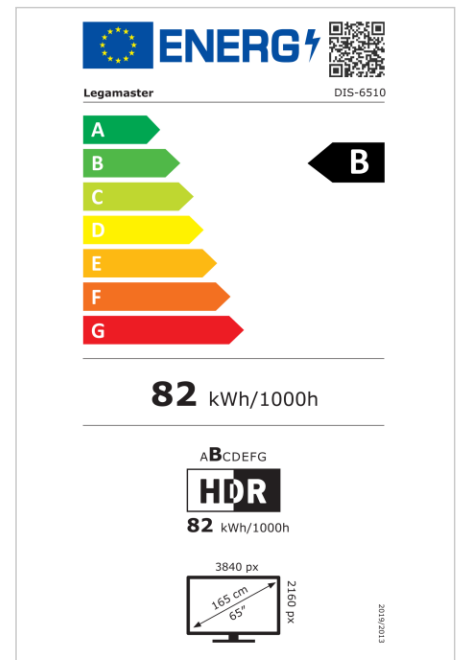

DISCOVER 2 professional display DIS-6510

- Legamaster DISCOVER range of professional displays offers a cost-efficient solution to upgrade presentations in both corporate and educational settings
- Available from 43 to 98 inch, the DISCOVER displays are made especially for medium to big meeting-spaces or classrooms
- Onboard, users can find a web-browser, media player and office document player that offer basic functionality without any connected devices needed
- A basic and local narrow casting app is pre-installed on the device providing a basic public information display functionality but it also has a central management content display integration App using an external service solution providing a scalable control of the displayed content
- An integrated tiling tool will provide support for up to a 3x3 videowall solution without the need of purchasing any additional hardware
- Connecting the DISCOVER professional displays to an external source, using an AirServer Connect for full casting and mirroring options or using the displays together with a video conferencing camera and OPS computer will offer users a full, professional presentation solution