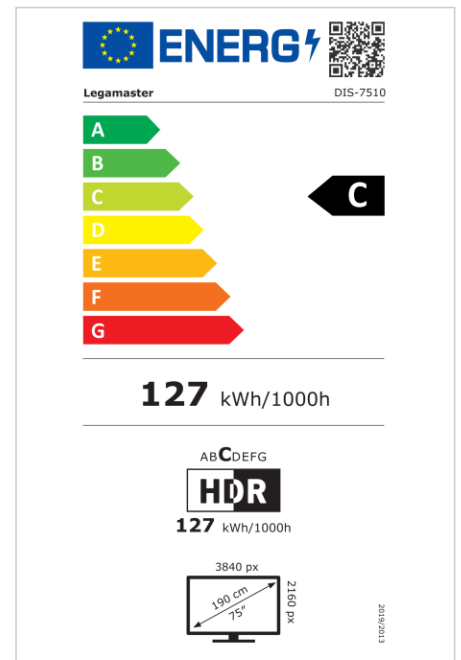

- Free OTA Updates
- Landscape/Portrait Support
- Haze level 25%
- Integrated Videowall tool up to 3x3
- Integrated rotation sensor
- Compatible with E-Share Casting solution
- Android 11
- USB-C (65W + DP 1.2)
- 1x HDMI Output
- 3x HDMI inputs
- OPS Slot

Art.No. **7-805110-75**

GTIN **8713797106900**

DISCOVER 2 professional display

DIS-7510

Display

- Display diagonal: 75 inch
- Display technology: LCD
- Panel type: IPS
- Backlight type: Direct LED
- Display resolution: 3840 x 2160 px | 4K Ultra HD
- Display brightness: 450 cd/m²
- Display number of colours: 1.073 billion colours
- Contrast ratio (static): 1200:1
- Aspect ratio: 16:9
- Display refresh rate: 60 fps
- Response time: 8 ms
- Viewing angle: H: 178° / V: 178°
- Display control: IR remote controller, Ethernet, RS-232C
- Lifespan: 50000 Hours
- Durability: 18/7
- Screen orientation: Landscape, Portrait

Power

- Power supply: AC | 100 - 240 V | 50/60 Hz
- Power consumption (sleep mode): 0.5 W
- Power consumption (standby): 0.5 W
- Energy efficiency class (HDR): C
- Energy efficiency scale: A to G

Operational conditions