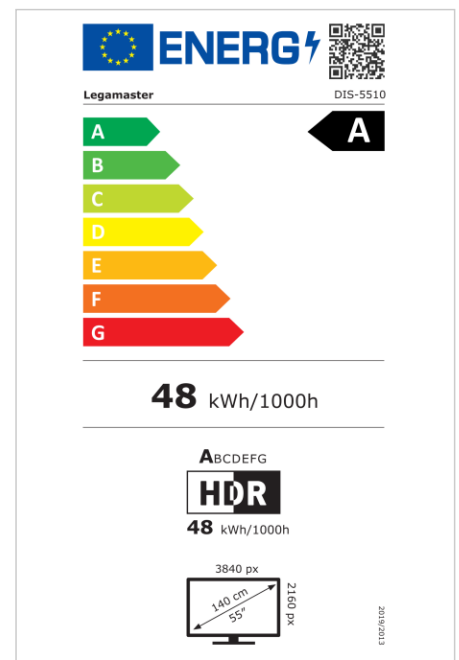

DISCOVER 2 professional display DIS-5510 UK

- Legamaster DISCOVER range of professional displays offers a cost-efficient solution to upgrade presentations in both corporate and educational settings
- Available from 43 to 98 inch, the DISCOVER displays are made especially for medium to big meeting-spaces or classrooms
- Onboard, users can find a web-browser, media player and office document player that offer basic functionality without any connected devices needed
- A basic and local narrow casting app is pre-installed on the device providing a basic public information display functionality but it also has a central management content display integration App using an external service solution providing a scalable control of the displayed content
- An integrated tiling tool will provide support for up to a 3x3 videowall solution without the need of purchasing any additional hardware
- Connecting the DISCOVER professional displays to an external source, using an AirServer Connect for full casting and mirroring options or using the displays together with a video conferencing camera and OPS computer will offer users a full, professional presentation solution