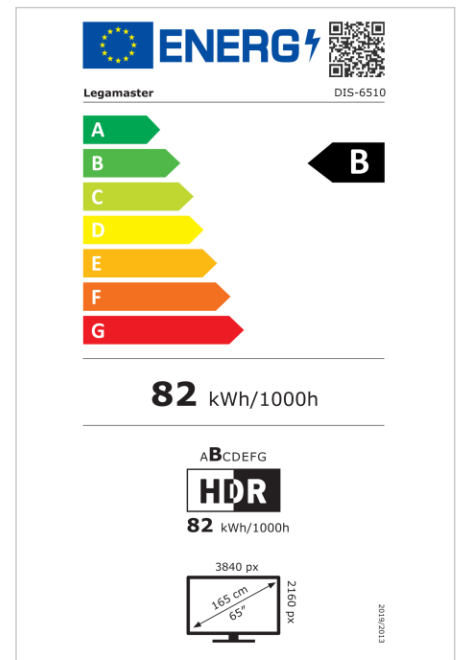

- Free OTA Updates
- Landscape/Portrait Support
- Haze level 25%
- Integrated Videowall tool up to 3x3
- Integrated rotation sensor
- Compatible with E-Share Casting solution
- Android 11
- USB-C (65W + DP 1.2)
- 1x HDMI Output
- 3x HDMI inputs
- OPS Slot

Art.No. **7-805110-65-EU**

GTIN **8713797106986**

DISCOVER 2 professional display

DIS-6510 EU

Display

- Display diagonal: 65 inch
- Display technology: LCD
- Panel type: IPS
- Backlight type: Direct LED
- Display resolution: 3840 x 2160 px | 4K Ultra HD
- Display brightness: 450 cd/m²
- Display number of colours: 1.073 billion colours
- Contrast ratio (static): 1200:1
- Aspect ratio: 16:9
- Display refresh rate: 60 fps
- Response time: 8 ms
- Viewing angle: H: 178° / V: 178°
- Display control: IR remote controller, Ethernet, RS-232C
- Lifespan: 50000 Hours
- Durability: 18/7
- Screen orientation: Landscape, Portrait

Power

- Power supply: AC | 100 - 240 V | 50/60 Hz
- Power consumption (sleep mode): 0.5 W
- Power consumption (standby): 0.5 W
- Energy efficiency class (HDR): B
- Energy efficiency scale: A to G

Operational conditions