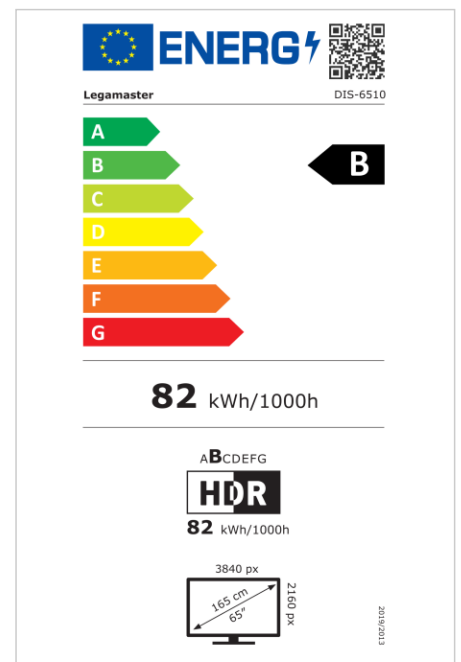

DISCOVER 2 professional display DIS-6510 UK

- Legamaster DISCOVER range of professional displays offers a cost-efficient solution to upgrade presentations in both corporate and educational settings
- Available from 43 to 98 inch, the DISCOVER displays are made especially for medium to big meeting-spaces or classrooms
- Onboard, users can find a web-browser, media player and office document player that offer basic functionality without any connected devices needed
- A basic and local narrow casting app is pre-installed on the device providing a basic public information display functionality but it also has a central management content display integration App using an external service solution providing a scalable control of the displayed content
- An integrated tiling tool will provide support for up to a 3x3 videowall solution without the need of purchasing any additional hardware
- Connecting the DISCOVER professional displays to an external source, using an AirServer Connect for full casting and mirroring options or using the displays together with a video conferencing camera and OPS computer will offer users a full, professional presentation solution