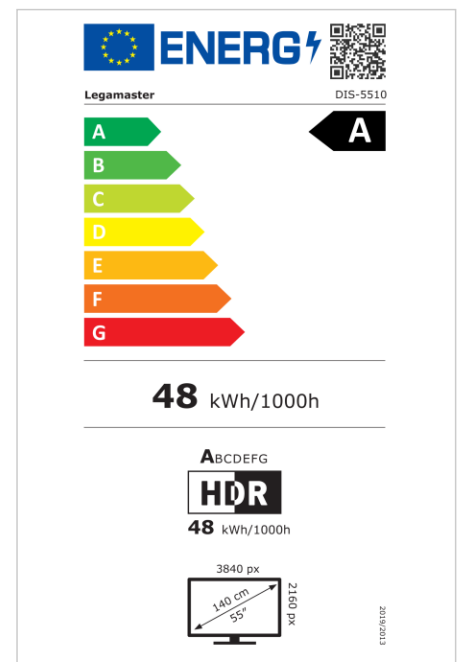

- Free OTA Updates
- Landscape/Portrait Support
- Haze level 25%
- Integrated Videowall tool up to 3x3
- Integrated rotation sensor
- Compatible with E-Share Casting solution
- Android 11
- USB-C (65W + DP 1.2)
- 1x HDMI Output
- 2x HDMI inputs

Art.No. **7-805110-55-US**

GTIN **8713797106962**

DISCOVER 2 professional display

DIS-5510 US

Display

- Display diagonal: 55 inch
- Display technology: LCD
- Panel type: IPS
- Backlight type: Direct LED
- Display resolution: 3840 x 2160 px | 4K Ultra HD
- Display brightness: 450 cd/m²
- Display number of colours: 1.073 billion colours
- Contrast ratio (static): 4000:1
- Aspect ratio: 16:9
- Display refresh rate: 60 fps
- Response time: 6.5 ms
- Viewing angle: H: 178° / V: 178°
- Display control: IR remote controller, Ethernet, RS-232C
- Lifespan: 50000 Hours
- Durability: 18/7
- Screen orientation: Landscape, Portrait

Power

- Power supply: AC | 100 - 240 V | 50/60 Hz
- Power consumption (sleep mode): 0.5 W
- Power consumption (standby): 0.5 W
- Energy efficiency class (HDR): A
- Energy efficiency scale: A to G

Operational conditions