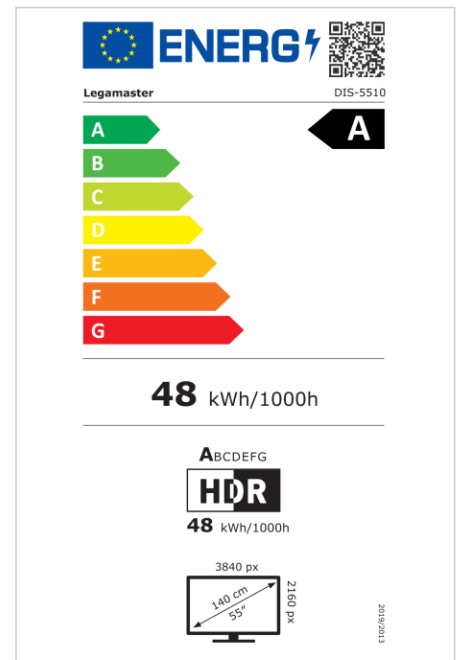

- Free OTA Updates
- Landscape/Portrait Support
- Haze level 25%
- Integrated Videowall tool up to 3x3
- Integrated rotation sensor
- Compatible with E-Share Casting solution
- Android 11
- USB-C (65W + DP 1.2)
- 1x HDMI Output
- 2x HDMI inputs

Art.No. **7-805110-55-AR**

GTIN **8713797106979**

DISCOVER 2 professional display

DIS-5510 AR

Display

- Display diagonal: 55 inch
- Display technology: LCD
- Panel type: IPS
- Backlight type: Direct LED
- Display resolution: 3840 x 2160 px | 4K Ultra HD
- Display brightness: 450 cd/m²
- Display number of colours: 1.073 billion colours
- Contrast ratio (static): 4000:1
- Aspect ratio: 16:9
- Display refresh rate: 60 fps
- Response time: 6.5 ms
- Viewing angle: H: 178° / V: 178°
- Display control: IR remote controller, Ethernet, RS-232C
- Lifespan: 50000 Hours
- Durability: 18/7
- Screen orientation: Landscape, Portrait

Power

- Power supply: AC | 100 - 240 V | 50/60 Hz
- Power consumption (sleep mode): 0.5 W
- Power consumption (standby): 0.5 W
- Energy efficiency class (HDR): A
- Energy efficiency scale: A to G

Operational conditions