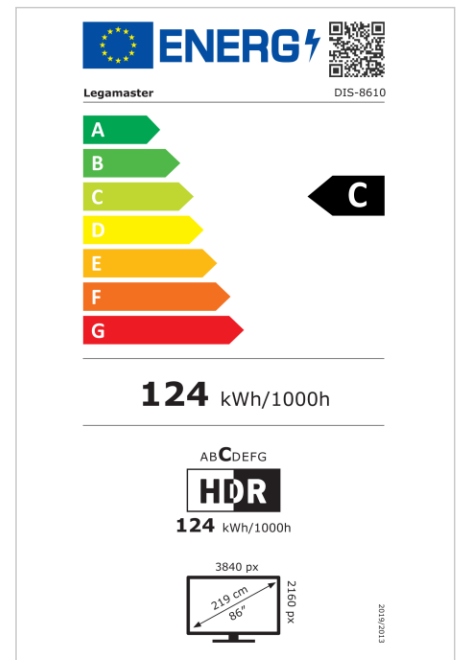

- Free OTA Updates
- Landscape/Portrait Support
- Haze level 25%
- Integrated Videowall tool up to 3x3
- Integrated rotation sensor
- Compatible with E-Share Casting solution
- Android 11
- USB-C (65W + DP 1.2)
- 1x HDMI Output
- 3x HDMI inputs
- OPS Slot

Art.No. **7-805110-86-EU**

GTIN **8713797107082**

DISCOVER 2 professional display

DIS-8610 EU

Display

- Display diagonal: 86 inch
- Display technology: LCD
- Panel type: IPS
- Backlight type: Direct LED
- Display resolution: 3840 x 2160 px | 4K Ultra HD
- Display brightness: 450 cd/m²
- Display number of colours: 1.073 billion colours
- Contrast ratio (static): 1200:1
- Aspect ratio: 16:9
- Display refresh rate: 60 fps
- Response time: 8 ms
- Viewing angle: H: 178° / V: 178°
- Display control: IR remote controller, Ethernet, RS-232C
- Lifespan: 50000 Hours
- Durability: 18/7
- Screen orientation: Landscape, Portrait

Power

- Power supply: AC | 100 - 240 V | 50/60 Hz
- Power consumption (sleep mode): 0.5 W
- Power consumption (standby): 0.5 W
- Energy efficiency class (HDR): C
- Energy efficiency scale: A to G

Operational conditions