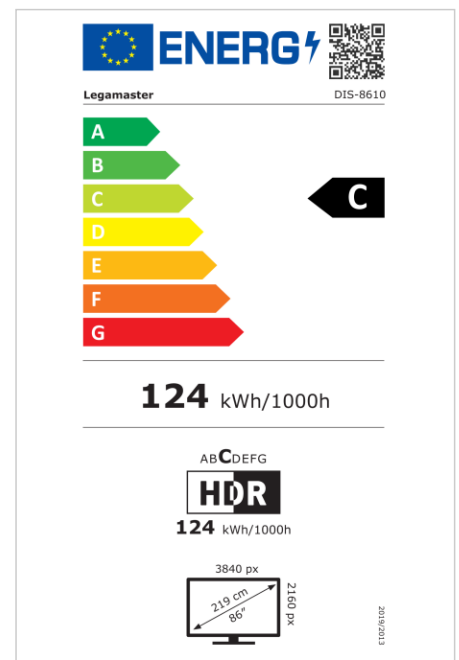

- Free OTA Updates
- Landscape/Portrait Support
- Haze level 25%
- Integrated Videowall tool up to 3x3
- Integrated rotation sensor
- Compatible with E-Share Casting solution
- Android 11
- USB-C (65W + DP 1.2)
- 1x HDMI Output
- 3x HDMI inputs
- OPS Slot

Art.No. **7-805110-86-UK**

GTIN **8713797107099**

DISCOVER 2 professional display

DIS-8610 UK

Display

- Display diagonal: 86 inch
- Display technology: LCD
- Panel type: IPS
- Backlight type: Direct LED
- Display resolution: 3840 x 2160 px | 4K Ultra HD
- Display brightness: 450 cd/m²
- Display number of colours: 1.073 billion colours
- Contrast ratio (static): 1200:1
- Aspect ratio: 16:9
- Display refresh rate: 60 fps
- Response time: 8 ms
- Viewing angle: H: 178° / V: 178°
- Display control: IR remote controller, Ethernet, RS-232C
- Lifespan: 50000 Hours
- Durability: 18/7
- Screen orientation: Landscape, Portrait

Power

- Power supply: AC | 100 - 240 V | 50/60 Hz
- Power consumption (sleep mode): 0.5 W
- Power consumption (standby): 0.5 W
- Energy efficiency class (HDR): C
- Energy efficiency scale: A to G

Operational conditions