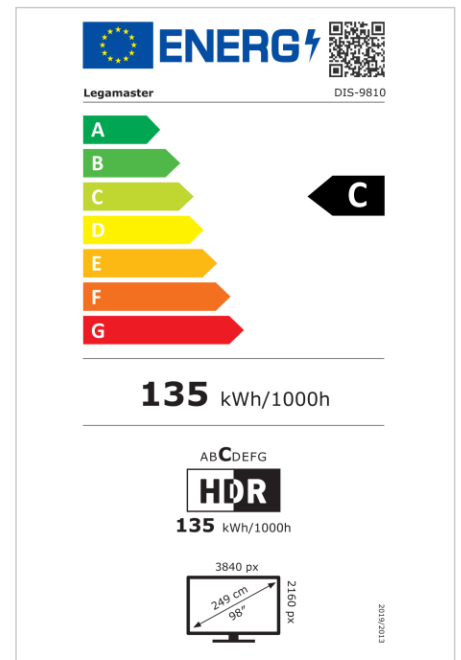

- Free OTA Updates
- Landscape/Portrait Support
- Haze level 25%
- Integrated Videowall tool up to 3x3
- Integrated rotation sensor
- Compatible with E-Share Casting solution
- Android 11
- USB-C (65W + DP 1.2)
- 1x HDMI Output
- 3x HDMI inputs
- OPS Slot

Art.No. **7-805110-98-EU**

GTIN **8713797107136**

DISCOVER 2 professional display

DIS-9810 EU

Display

- Display diagonal: 98 inch
- Display technology: LCD
- Panel type: IPS
- Backlight type: Direct LED
- Display resolution: 3840 x 2160 px | 4K Ultra HD
- Display brightness: 500 cd/m²
- Display number of colours: 1.073 billion colours
- Contrast ratio (static): 1200:1
- Aspect ratio: 16:9
- Display refresh rate: 60 fps
- Response time: 8 ms
- Viewing angle: H: 178° / V: 178°
- Display control: IR remote controller, Ethernet, RS-232C
- Lifespan: 50000 Hours
- Durability: 18/7
- Screen orientation: Landscape, Portrait

Power

- Power supply: AC | 100 - 240 V | 50/60 Hz
- Power consumption (sleep mode): 0.5 W
- Power consumption (standby): 0.5 W
- Energy efficiency class (HDR): C
- Energy efficiency scale: A to G

Operational conditions