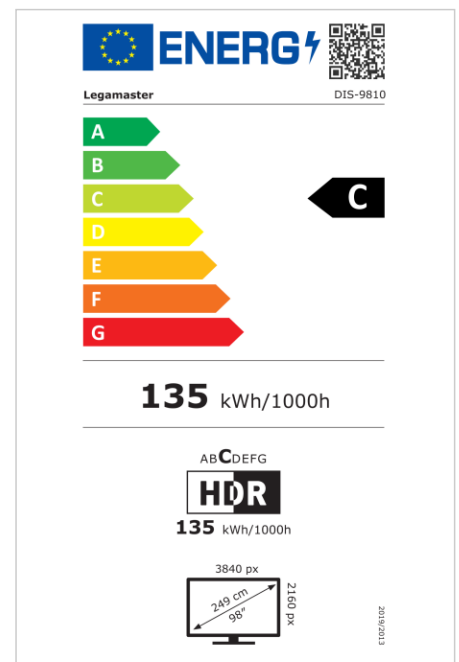

- Free OTA Updates
- Landscape/Portrait Support
- Haze level 25%
- Integrated Videowall tool up to 3x3
- Integrated rotation sensor
- Compatible with E-Share Casting solution
- Android 11
- USB-C (65W + DP 1.2)
- 1x HDMI Output
- 3x HDMI inputs
- OPS Slot

Art.No. **7-805110-98-US**

GTIN **8713797107167**

DISCOVER 2 professional display

DIS-9810 US

Display

- Display diagonal: 98 inch
- Display technology: LCD
- Panel type: IPS
- Backlight type: Direct LED
- Display resolution: 3840 x 2160 px | 4K Ultra HD
- Display brightness: 500 cd/m²
- Display number of colours: 1.073 billion colours
- Contrast ratio (static): 1200:1
- Aspect ratio: 16:9
- Display refresh rate: 60 fps
- Response time: 8 ms
- Viewing angle: H: 178° / V: 178°
- Display control: IR remote controller, Ethernet, RS-232C
- Lifespan: 50000 Hours
- Durability: 18/7
- Screen orientation: Landscape, Portrait

Power

- Power supply: AC | 100 - 240 V | 50/60 Hz
- Power consumption (sleep mode): 0.5 W
- Power consumption (standby): 0.5 W
- Energy efficiency class (HDR): C
- Energy efficiency scale: A to G

Operational conditions