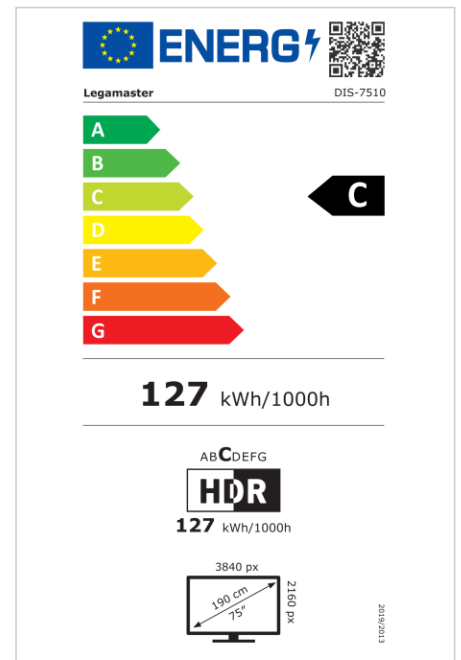

- Free OTA Updates
- Landscape/Portrait Support
- Haze level 25%
- Integrated Videowall tool up to 3x3
- Integrated rotation sensor
- Compatible with E-Share Casting solution
- Android 11
- USB-C (65W + DP 1.2)
- 1x HDMI Output
- 3x HDMI inputs
- OPS Slot

Art.No. **7-805110-75-US**

GTIN **8713797107068**

DISCOVER 2 professional display

DIS-7510 US

Display

- Display diagonal: 75 inch
- Display technology: LCD
- Panel type: IPS
- Backlight type: Direct LED
- Display resolution: 3840 x 2160 px | 4K Ultra HD
- Display brightness: 450 cd/m²
- Display number of colours: 1.073 billion colours
- Contrast ratio (static): 1200:1
- Aspect ratio: 16:9
- Display refresh rate: 60 fps
- Response time: 8 ms
- Viewing angle: H: 178° / V: 178°
- Display control: IR remote controller, Ethernet, RS-232C
- Lifespan: 50000 Hours
- Durability: 18/7
- Screen orientation: Landscape, Portrait

Power

- Power supply: AC | 100 - 240 V | 50/60 Hz
- Power consumption (sleep mode): 0.5 W
- Power consumption (standby): 0.5 W
- Energy efficiency class (HDR): C
- Energy efficiency scale: A to G

Operational conditions