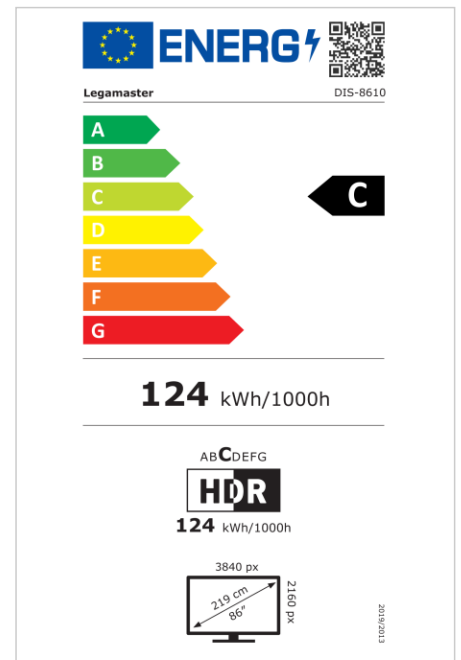

DISCOVER 2 professional display DIS-8610 CH

- Legamaster DISCOVER range of professional displays offers a cost-efficient solution to upgrade presentations in both corporate and educational settings
- Available from 43 to 98 inch, the DISCOVER displays are made especially for medium to big meeting-spaces or classrooms
- Onboard, users can find a web-browser, media player and office document player that offer basic functionality without any connected devices needed
- A basic and local narrow casting app is pre-installed on the device providing a basic public information display functionality but it also has a central management content display integration App using an external service solution providing a scalable control of the displayed content
- An integrated tiling tool will provide support for up to a 3x3 videowall solution without the need of purchasing any additional hardware
- Connecting the DISCOVER professional displays to an external source, using an AirServer Connect for full casting and mirroring options or using the displays together with a video conferencing camera and OPS computer will offer users a full, professional presentation solution