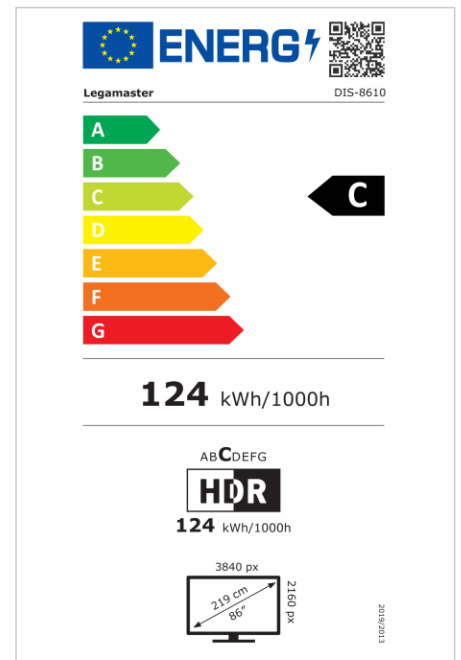

- Free OTA Updates
- Landscape/Portrait Support
- Haze level 25%
- Integrated Videowall tool up to 3x3
- Integrated rotation sensor
- Compatible with E-Share Casting solution
- Android 11
- USB-C (65W + DP 1.2)
- 1x HDMI Output
- 3x HDMI inputs
- OPS Slot

Art.No. **7-805110-86-US**

GTIN **8713797107112**

DISCOVER 2 professional display

DIS-8610 US

Display

- Display diagonal: 86 inch
- Display technology: LCD
- Panel type: IPS
- Backlight type: Direct LED
- Display resolution: 3840 x 2160 px | 4K Ultra HD
- Display brightness: 450 cd/m²
- Display number of colours: 1.073 billion colours
- Contrast ratio (static): 1200:1
- Aspect ratio: 16:9
- Display refresh rate: 60 fps
- Response time: 8 ms
- Viewing angle: H: 178° / V: 178°
- Display control: IR remote controller, Ethernet, RS-232C
- Lifespan: 50000 Hours
- Durability: 18/7
- Screen orientation: Landscape, Portrait

Power

- Power supply: AC | 100 - 240 V | 50/60 Hz
- Power consumption (sleep mode): 0.5 W
- Power consumption (standby): 0.5 W
- Energy efficiency class (HDR): C
- Energy efficiency scale: A to G

Operational conditions