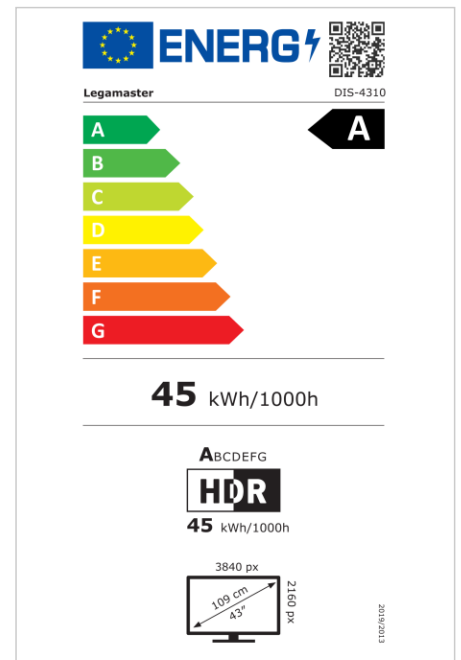

- Free OTA Updates
- Landscape/Portrait Support
- Haze level 25%
- Integrated Videowall tool up to 3x3
- Integrated rotation sensor
- Compatible with E-Share Casting solution
- Android 11
- USB-C (65W + DP 1.2)
- 1x HDMI Output
- 2x HDMI inputs

Art.No. **7-805110-43-UK**

GTIN **8713797107853**

DISCOVER 2 professional display

DIS-4310 UK

Display

- Display diagonal: 43 inch
- Display technology: LCD
- Panel type: IPS
- Backlight type: Direct LED
- Display resolution: 3840 x 2160 px | 4K Ultra HD
- Display brightness: 450 cd/m²
- Display number of colours: 1.073 billion colours
- Contrast ratio (static): 4000:1
- Aspect ratio: 16:9
- Display refresh rate: 60 fps
- Response time: 6.5 ms
- Viewing angle: H: 178° / V: 178°
- Display control: IR remote controller, Ethernet, RS-232C
- Lifespan: 50000 Hours
- Durability: 18/7
- Screen orientation: Landscape, Portrait

Power

- Power supply: AC | 100 - 240 V | 50/60 Hz
- Power consumption (sleep mode): 0.5 W
- Power consumption (standby): 0.5 W
- Energy efficiency class (HDR): A
- Energy efficiency scale: A to G

Operational conditions