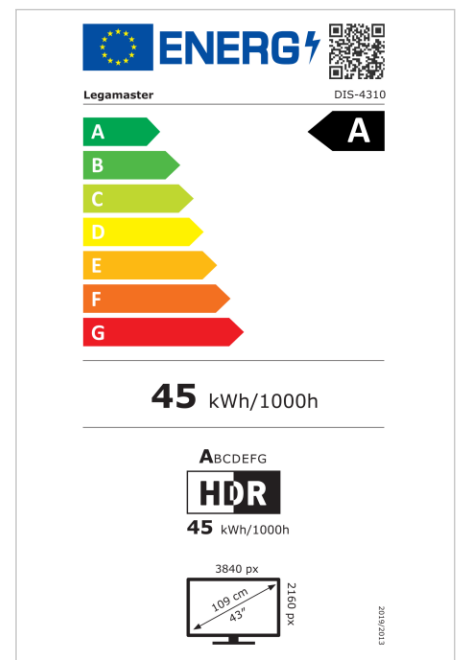

- Free OTA Updates
- Landscape/Portrait Support
- Haze level 25%
- Integrated Videowall tool up to 3x3
- Integrated rotation sensor
- Compatible with E-Share Casting solution
- Android 11
- USB-C (65W + DP 1.2)
- 1x HDMI Output
- 2x HDMI inputs

Art.No. **7-805110-43-CH**

GTIN **8713797107860**

DISCOVER 2 professional display

DIS-4310 CH

Display

- Display diagonal: 43 inch
- Display technology: LCD
- Panel type: IPS
- Backlight type: Direct LED
- Display resolution: 3840 x 2160 px | 4K Ultra HD
- Display brightness: 450 cd/m²
- Display number of colours: 1.073 billion colours
- Contrast ratio (static): 4000:1
- Aspect ratio: 16:9
- Display refresh rate: 60 fps
- Response time: 6.5 ms
- Viewing angle: H: 178° / V: 178°
- Display control: IR remote controller, Ethernet, RS-232C
- Lifespan: 50000 Hours
- Durability: 18/7
- Screen orientation: Landscape, Portrait

Power

- Power supply: AC | 100 - 240 V | 50/60 Hz
- Power consumption (sleep mode): 0.5 W
- Power consumption (standby): 0.5 W
- Energy efficiency class (HDR): A
- Energy efficiency scale: A to G

Operational conditions