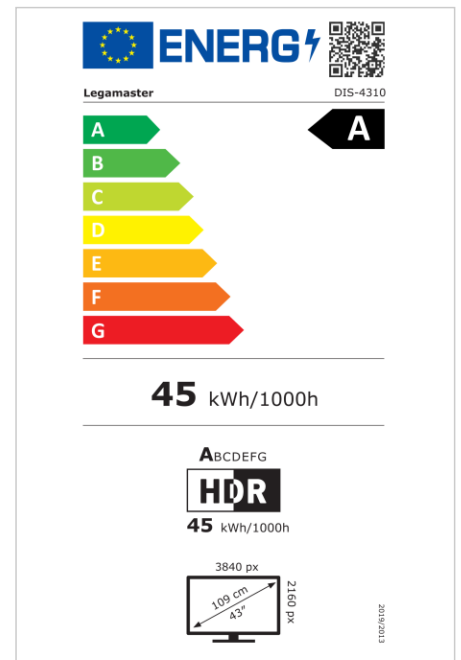

- Free OTA Updates
- Landscape/Portrait Support
- Haze level 25%
- Integrated Videowall tool up to 3x3
- Integrated rotation sensor
- Compatible with E-Share Casting solution
- Android 11
- USB-C (65W + DP 1.2)
- 1x HDMI Output
- 2x HDMI inputs

Art.No. **7-805110-43-AR**

GTIN **8713797107884**

DISCOVER 2 professional display

DIS-4310 AR

Display

- Display diagonal: 43 inch
- Display technology: LCD
- Panel type: IPS
- Backlight type: Direct LED
- Display resolution: 3840 x 2160 px | 4K Ultra HD
- Display brightness: 450 cd/m²
- Display number of colours: 1.073 billion colours
- Contrast ratio (static): 4000:1
- Aspect ratio: 16:9
- Display refresh rate: 60 fps
- Response time: 6.5 ms
- Viewing angle: H: 178° / V: 178°
- Display control: IR remote controller, Ethernet, RS-232C
- Lifespan: 50000 Hours
- Durability: 18/7
- Screen orientation: Landscape, Portrait

Power

- Power supply: AC | 100 - 240 V | 50/60 Hz
- Power consumption (sleep mode): 0.5 W
- Power consumption (standby): 0.5 W
- Energy efficiency class (HDR): A
- Energy efficiency scale: A to G

Operational conditions