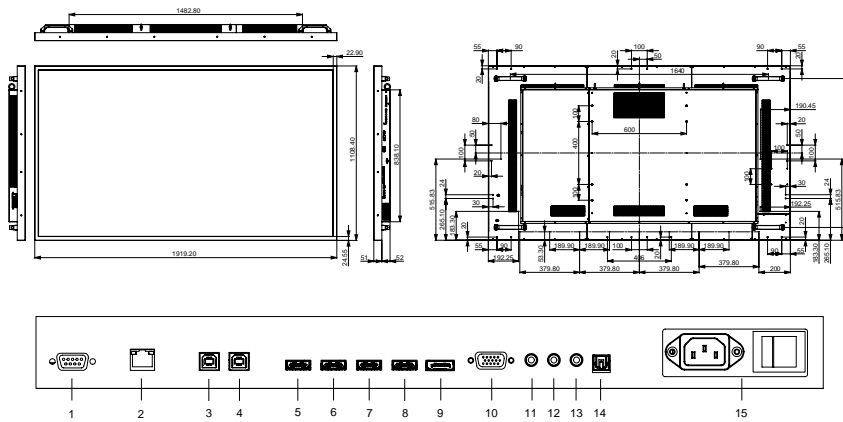

Ref.: **7-801100-84**

EAN: **8713797081764**

Recommended accessories

- Column system electrical height adjustable Ref.:7-194261
- Freestanding column system electrical height adjustable XL Ref.:7-194272
- Flipbox Software Suite Ref.:7-197002

We make communication visible

For more information:
www.legamaster.com

Signal source input 84" Connector

1	RS-232C
2	Ethernet
3	Touch USB 1
4	Touch USB 2
5	HDMI 1
6	HDMI 2
7	HDMI 3
8	HDMI 4
9	DisplayPort
10	VGA
11	PC Audio In
12	IR Extender
13	Audio Out
14	SPDIF
15	Power

Product specifications

Color	Black
Product dimensions	W: 1919 x H: 1108 x D: 103 (mm)
Bezel size	24,55 mm
Viewing angle max	H: 178° / V: 178°
Size diagonal	84"
Brightness	350 cd/m ²
Contrast ratio	1400:1
Response time	8ms
Supported colors	1073,3M
Display resolution / frame rate	3840x2160 / 120 Hz
Input resolution / frame rate	3840x2160 / 60 Hz
Ops slot	No
Fanless design	Yes
Display control	RS232C, IR remote controller, keypad
Automatic brightness adjustment	Yes
Speaker	2x10W@4Ω
Mounting interface accessories	VESA 100x100
Power consumption / Stand by	≤540 / ≤0,5 (Watt)
Durability / Lifespan	16/7 / -
Input connectors	DisplayPort 1.2,HDMI 1.4,HDMI 1.4,HDMI 1.4,HDMI 1.4,VGA,PC Audio-in,IR extender
Output connectors	Audio-Out
Touch technology	High-resolution Infrared Touch Technology
Touch operation	finger, glove, stylus
Number of touch points	10
Driver	Win: plug and play (optional driver) / Mac: driver
Sup. operating systems	Windows XP, Vista, 7, 8, 8.1, 10,Mac OSX,Linux
Product warranty	3 years

Product logistics

Product SAP / EAN / KEA	867660000 / 8713797081764 / 7-801100-84
Packing Unit	Piece
Quantity	1
Outer dimensions	W: 1291 x H: 2012 x D: 284 (mm)

Weight net

113.00 kg
