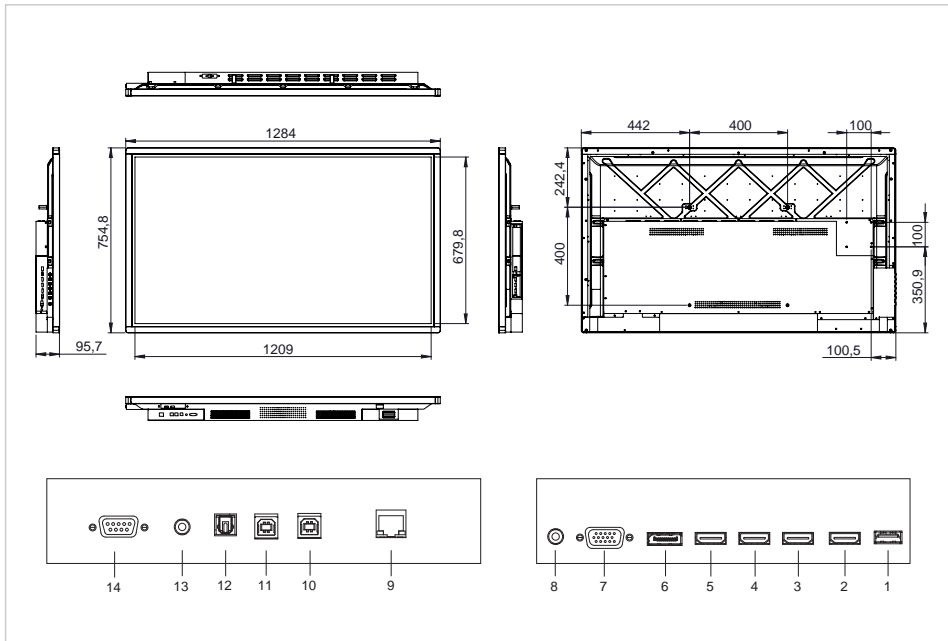

ETX-5510UHD black

- The ETX range displays offers razor sharp, high quality images in Ultra-HD
- The build-in Automatic Brightness Sensor guarantees an optimal picture under all light circumstances and significantly reduces energy consumption
- The anti-glare coated glass guarantees perfect readability and a comfortable touch experience
- The High Precision Advanced Infra-red touch screen technology can detect objects as small as 3mm. This allows for very precise drawing and annotating
- Multi-touch with up to 32 simultaneous touches for multi user requirements (Windows 7, 8, 8.1 and 10)
- Easy to set up, plug and play functionality for Windows
- The all metal housing with brushed aluminium front and rounded corners make the ETX screen the perfect solution for demanding environments such as schools
- Now with a special slot that can hold either a very powerful Android controller or an expansion slot that adds an extra HDMI 2.0 and USB port
- Easily operate and control the screen through the Touch On-Screen Display function. The most essential features can also be controlled with the control buttons on the left side of the screen
- The slot-in option allows for easy upgrading the Android controller over time

Recommended accessories

- Android slot-in unit RK-A10 (Art.No. 7-862312)

Art.No. **7-803110-55**
 GTIN **8713797090889**

- | | |
|----|--------------|
| 1 | USB 2.0 |
| 2 | HDMI out |
| 3 | HDMI 1 |
| 4 | HDMI 2 |
| 5 | HDMI 3 (ARC) |
| 6 | DisplayPort |
| 7 | VGA (PC) |
| 8 | PC audio in |
| 9 | LAN |
| 10 | Touch USB 2 |
| 11 | Touch USB 1 |
| 12 | SPDIF |
| 13 | Audio out |
| 14 | RS232 |

Specifications

Logistics

Quantity	1
Packing dimensions	230 x 1405 x 880 (mm)
Weight (gross/net)	43.00 kg / 31.00 kg

Product overview

Article number	GTIN / EAN	Article name	Minimum order quantity
7-803110-55	8713797090889	Legamaster e-Screen ETX touch monitor ETX-5510UHD black	1