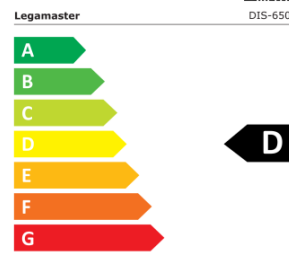

136 kWh/1000h

Specifications

Bezel width	23.1 mm
HD type	4K Ultra HD
Viewing angle	H: 178 ° / V: 178 °
Display diagonal	65 "
Display brightness	400 cd/m²
Contrast ratio typical / dynamic	1200 / - (:1 / :1)
Response time	8 ms
Display number of colours	1.073 billion colours
Display resolution / refresh rate	3840 x 2160 / 60 (px / fps)
Ops slot	Yes
Fanless	Yes
Display control	Keypad, RS-232C, IR remote controller
Speaker	2x15W
Mounting interface	600x400, M8
Power / Sleep / Standby	170 / - / 0.5 (W)
Durability / Lifespan	18/7 / 50000 (Hours)
Input connectors	HDMI 2.0, DisplayPort 1.2, VGA, DVI-D, BNC, USB 2.0 (2x), Audio in 3.5mm, Ethernet, RS232
Output connectors	Audio out 3.5mm, SPDIF audio-out
Package contents	Quick setup guide, Remote control unit
Graphics	Mali G51
CPU	ARM Cortex A73x2, ARM Cortex A53x2
Internal memory	DDR / 2 (Gb)
Disk storage	- / 16 (Gb)
Product warranty	3 Years

Logistics

Quantity	1
Packing dimensions	245 x 1660 x 1045 (mm)
Weight (gross/net)	42.50 kg / 31.50 kg