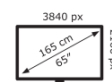

Specifications

Bezel width	23.1 mm
HD type	4K Ultra HD
Viewing angle	H: 178 ° / V: 178 °
Display diagonal	65 "
Display brightness	400 cd/m²
Contrast ratio typical / dynamic	1200 / - (:1 / :1)
Response time	8 ms
Display number of colours	1.073 billion colours
Display resolution / refresh rate	3840 x 2160 / 60 (px / fps)
Ops slot	Yes
Fanless	Yes
Display control	Keypad, RS-232C, IR remote controller
Speaker	2x15W
Mounting interface	600x400, M8
Power / Sleep / Standby	170 / - / 0.5 (W)
Durability / Lifespan	18/7 / 50000 (Hours)
Input connectors	HDMI 2.0, DisplayPort 1.2, VGA, DVI-D, BNC, USB 2.0 (2x), Audio in 3.5mm, Ethernet, RS232
Output connectors	Audio out 3.5mm, SPDIF audio-out
Package contents	Quick setup guide, Remote control unit
Graphics	Mali G51
CPU	ARM Cortex A73x2, ARM Cortex A53x2
Internal memory	DDR / 2 (Gb)
Disk storage	- / 16 (Gb)
Product warranty	3 Years

Logistics

Quantity	1
Packing dimensions	245 x 1660 x 1045 (mm)
Weight (gross/net)	42.50 kg / 31.50 kg