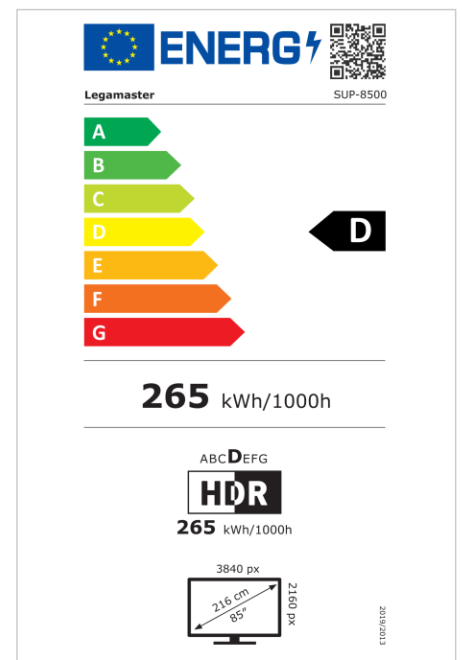

Art.No. **7-804100-85EU**

GTIN **8713797100229**

SUPREME touch monitor

SUP-8500 EU

Display

- Display diagonal: 85 inch
- Display technology: LCD
- Backlight type: Direct LED
- Display resolution: 3840 x 2160 px | 4K Ultra HD
- Display brightness: 500 cd/m²
- Display number of colours: 1.073 billion colours
- Contrast ratio (static): 5000:1
- Display refresh rate: 60 fps
- Response time: 8 ms
- Viewing angle: H: 178° / V: 178°
- Display control: Touch OSD
- Lifespan: 50000 Hours
- Durability: 24/7
- Screen orientation: Landscape

Touch system

- Touch technology: Multi-touch
- Number of touch points: 20
- Touch accuracy: 1 mm
- Touch system response time: 150 ms
- Touch resolution: 22855 x 12856 px
- Touch interface: 3 x Touch USB, USB C
- Touch operation: Stylus, Finger, Palm