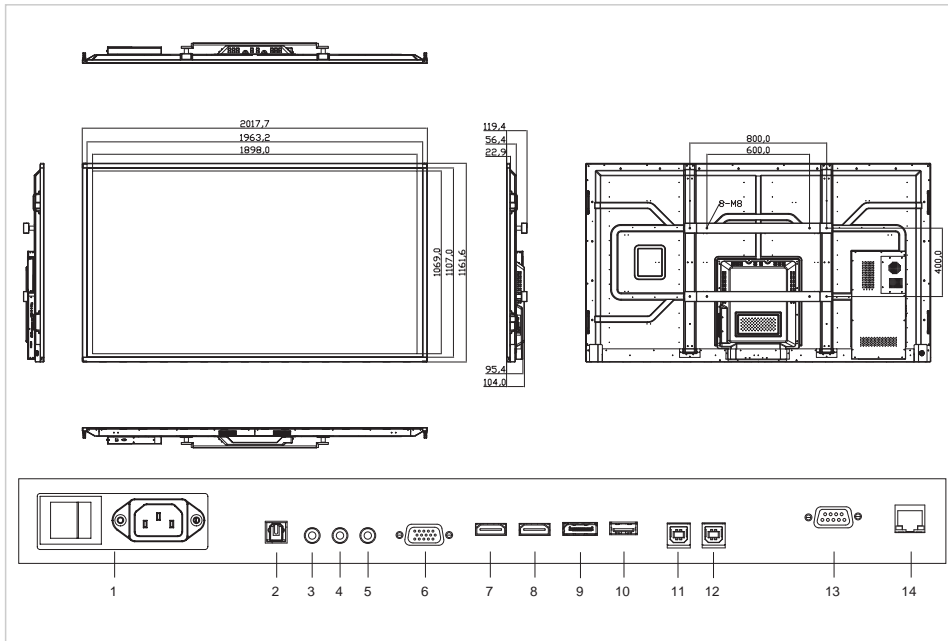

### Recommended accessories

- Flipbox software license suite (Art.No. 7-197002)

Art.No. **7-801150-86UK**

GTIN **8713797089708**

1	Power
2	SPDIF
3	Audio out
4	IR extender
5	PC audio in
6	VGA (PC)
7	HDMI 2
8	HDMI 1
9	DisplayPort
10	Service USB port
11	Touch USB 2
12	Touch USB 1
13	RS232
14	Ethernet

## Specifications

Article dimensions	- x - x 119 (mm)
Bezel width	27 mm
HD type	4K Ultra HD
Viewing angle	H: 178° / V: 178°
Display diagonal	86 "
Display brightness	350 cd/m <sup>2</sup>
Contrast ratio typical / dynamic	- / 5000 (:1 / :1)
Response time	8 ms
Display number of colours	1.073 billion colours
Display resolution / refresh rate	- / 60 (px / fps)
Ops slot	Yes
Fanless	Yes
Display control	RS-232C, Keypad, IR remote controller, Ethernet
Automatic brightness adjustment	Yes
Speaker	2x10W@4Ω
Mounting interface	600x400, M8
Power / Sleep / Standby	380 / - / 0.5 (W)
Durability / Lifespan	16/7 / - (Hours)
Input connectors	HDMI 2.0 (2x), DisplayPort 1.2, VGA, PC audio-in, IR extender
Output connectors	Audio-out, SPDIF audio-out
Touch operation	2mm passive stylus, Finger, Glove, Stylus, Palm
Number of touch points	20
Driver	Win: plug and play (optional driver) / Mac: driver
Package contents	e-Screen, Remote control unit, Quick setup guide, IR extender, USB flash drive, EasyFix Cable Clips, HDMI cable, USB cable, 2mm stylus, Stylus, Power cable
Supported OS	Windows 10, Windows 8.1, Windows 8, Windows 7, Mac OSX
Product warranty	5 Years

# DATA SHEET

Packing dimensions	275 x 2170 x 1295 (mm)
Weight (gross/net)	81.84 kg / -