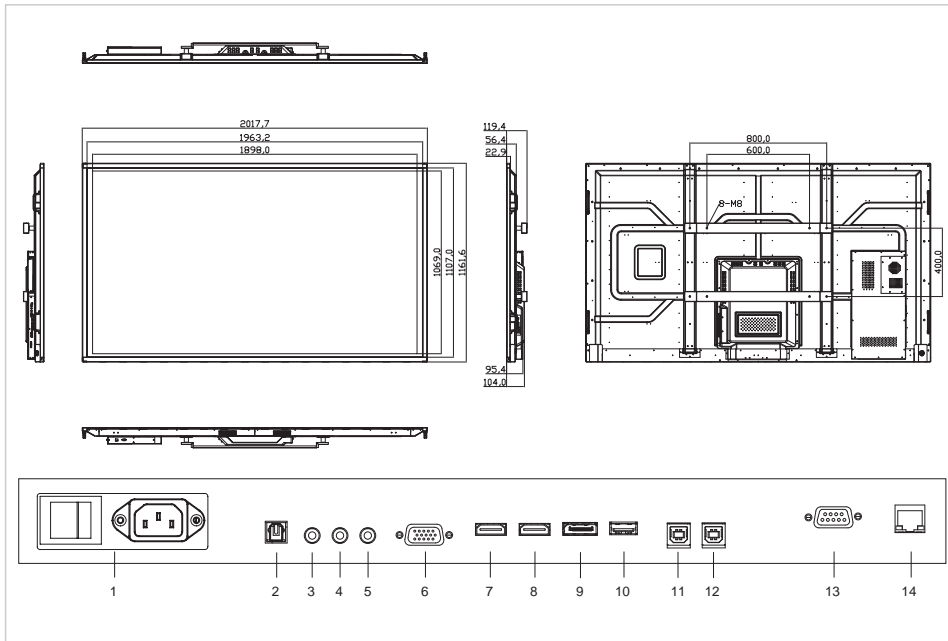

### Recommended accessories

- Flipbox software license suite (Art.No. 7-197002)

Art.No. **7-801150-86US**

GTIN **8713797089739**

1	Power
2	SPDIF
3	Audio out
4	IR extender
5	PC audio in
6	VGA (PC)
7	HDMI 2
8	HDMI 1
9	DisplayPort
10	Service USB port
11	Touch USB 2
12	Touch USB 1
13	RS232
14	Ethernet

## Specifications

Article dimensions	- x - x 119 (mm)
Bezel width	27 mm
HD type	4K Ultra HD
Viewing angle	H: 178° / V: 178°
Display diagonal	86 "
Display brightness	350 cd/m <sup>2</sup>
Contrast ratio typical / dynamic	- / 5000 (:1 / :1)
Response time	8 ms
Display number of colours	1.073 billion colours
Display resolution / refresh rate	- / 60 (px / fps)
Ops slot	Yes
Fanless	Yes
Display control	RS-232C, Keypad, IR remote controller, Ethernet
Automatic brightness adjustment	Yes
Speaker	2x10W@4Ω
Mounting interface	600x400, M8
Power / Sleep / Standby	380 / - / 0.5 (W)
Durability / Lifespan	16/7 / - (Hours)
Input connectors	HDMI 2.0 (2x), DisplayPort 1.2, VGA, PC audio-in, IR extender
Output connectors	Audio-out, SPDIF audio-out
Touch operation	2mm passive stylus, Finger, Glove, Stylus, Palm
Number of touch points	20
Driver	Win: plug and play (optional driver) / Mac: driver
Package contents	e-Screen, Remote control unit, Quick setup guide, IR extender, USB flash drive, EasyFix Cable Clips, HDMI cable, USB cable, 2mm stylus, Stylus, Power cable
Supported OS	Windows 10, Windows 8.1, Windows 8, Windows 7, Mac OSX
Product warranty	5 Years

# DATA SHEET

Packing dimensions	275 x 2170 x 1295 (mm)
Weight (gross/net)	81.83 kg / -