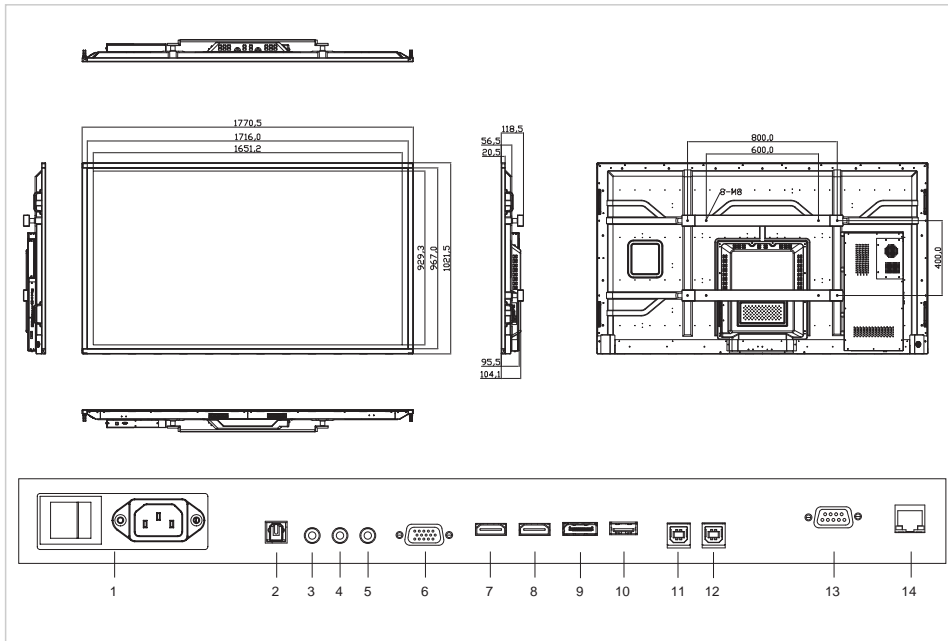

1	Power
2	SPDIF
3	Audio out
4	IR extender
5	PC audio in
6	VGA (PC)
7	HDMI 1
8	HDMI 2
9	DisplayPort
10	Service USB port
11	Touch USB 2
12	Touch USB 1
13	RS232
14	Ethernet

Specifications

Article dimensions	- x - x 119 (mm)
Bezel width	27 mm
HD type	4K Ultra HD
Viewing angle	H: 178° / V: 178°
Display diagonal	75 "
Display brightness	350 cd/m²
Contrast ratio typical / dynamic	- / 5000 (:1 / :1)
Response time	8 ms
Display number of colours	1.073 billion colours
Display resolution / refresh rate	- / 60 (px / fps)
Ops slot	Yes
Fanless	Yes
Display control	RS-232C, Keypad, IR remote controller, Ethernet
Automatic brightness adjustment	Yes
Speaker	2x10W@4Ω
Mounting interface	600x400, M8
Power / Sleep / Standby	300 / - / 0.5 (W)
Durability / Lifespan	16/7 / - (Hours)
Input connectors	HDMI 2.0 (2x), DisplayPort 1.2, VGA, PC audio-in, IR extender
Output connectors	Audio-out, SPDIF audio-out
Touch operation	2mm passive stylus, Finger, Glove, Stylus, Palm
Number of touch points	20
Driver	Win: plug and play (optional driver) / Mac: driver
Package contents	e-Screen, Remote control unit, Quick setup guide, USB flash drive, EasyFix Cable Clips, HDMI cable, USB cable, IR extender, 2mm stylus, Stylus, Power cable
Supported OS	Windows 10, Windows 8.1, Windows 8, Windows 7, Mac OSX
Product warranty	5 Years

Logistics

Quantity	1