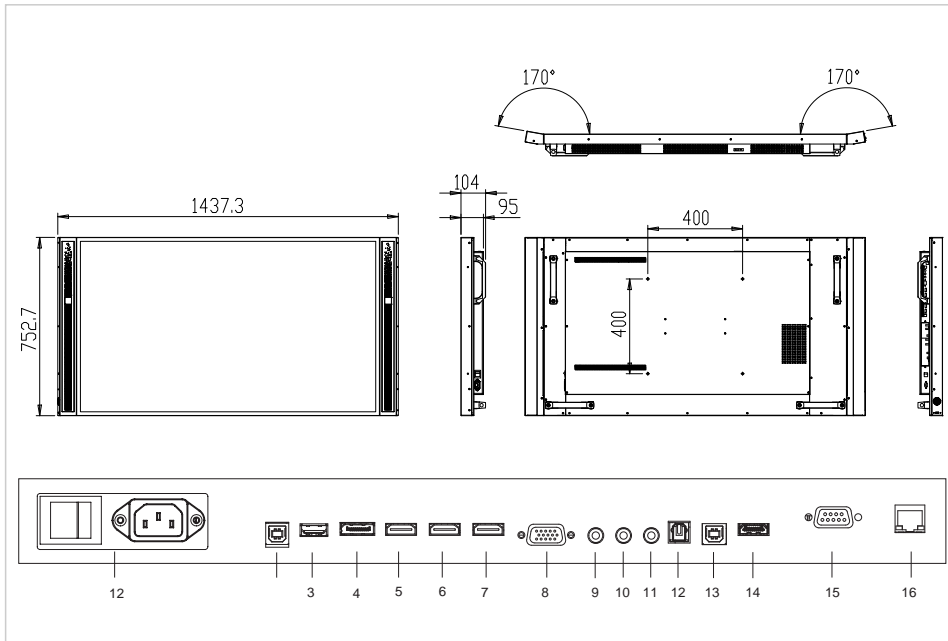

1	Power
2	Touch USB 1
3	Service USB port
4	DisplayPort
5	HDMI 1
6	HDMI 2
7	HDMI out
8	VGA (PC)
9	PC audio in
10	IR extender
11	Audio out
12	SPDIF
13	Touch USB 2
14	HDMI 3
15	RS232
16	Ethernet

Specifications

Article dimensions	- x 753 x 103 (mm)
HD type	4K Ultra HD
Viewing angle	H: 178° / V: 178°
Display diagonal	55 "
Display brightness	370 cd/m²
Contrast ratio typical / dynamic	- / 5000 (:1 / :1)
Response time	8 ms
Display number of colours	1.073 billion colours
Display resolution / refresh rate	3840 x 2160 / 60 (px / fps)
Ops slot	Yes
Fanless	Yes
Display control	Keypad, RS-232C, IR remote controller
Automatic brightness adjustment	Yes
Speaker	2x20W front facing
Mounting interface	600x400, M8
Mounting interface accessories	VESA 100x100
Power / Sleep / Standby	150 / - / 0.5 (W)
Durability / Lifespan	16/7 / - (Hours)
Input connectors	HDMI 2.0 (3x), DisplayPort 1.2, VGA, PC audio-in, IR extender, USB 3.0 (OPS)
Output connectors	HDMI 2.0, Audio-out, SPDIF audio-out
Touch operation	2mm passive stylus, Finger or 6mm stylus, Palm
Number of touch points	20
Driver	Plug and play
Package contents	e-Screen, Remote control unit, Quick setup guide, Ergonomic stylus, 2mm stylus, USB flash drive, Power cable
Supported OS	Windows 10, Windows 7, Windows 8.1, Windows 8, Mac OSX 10.10, 10.11, 10.12
Product warranty	5 Years

Logistics

Quantity	1
Packing dimensions	225 x 1486 x 980 (mm)