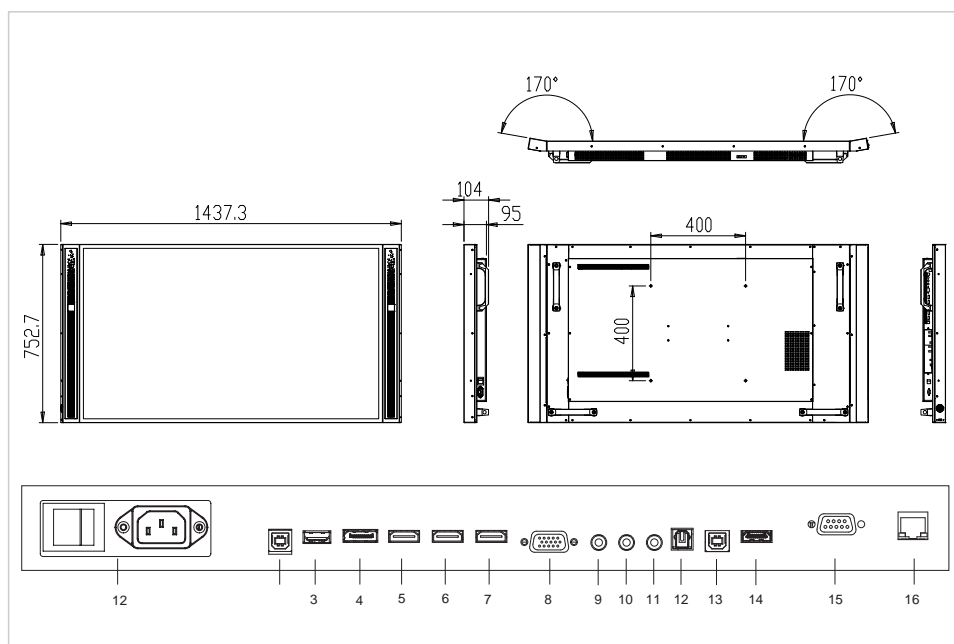

1	Power
2	Touch USB 1
3	Service USB port
4	DisplayPort
5	HDMI 1
6	HDMI 2
7	HDMI out
8	VGA (PC)
9	PC audio in
10	IR extender
11	Audio out
12	SPDIF
13	Touch USB 2
14	HDMI 3
15	RS232
16	Ethernet

Specifications

Article dimensions	- x - x 115 (mm)
HD type	4K Ultra HD
Viewing angle	H: 178° / V: 178°
Display diagonal	86 "
Display brightness	370 cd/m²
Contrast ratio typical / dynamic	- / 5000 (:1 / :1)
Response time	8 ms
Display number of colours	1.073 billion colours
Display resolution / refresh rate	3840 x 2160 / 60 (px / fps)
Ops slot	Yes
Fanless	Yes
Display control	Keypad, RS-232C, IR remote controller
Automatic brightness adjustment	Yes
Speaker	2x20W front facing
Mounting interface	600x400, M8
Mounting interface accessories	VESA 100x100
Power / Sleep / Standby	380 / - / 0.5 (W)
Durability / Lifespan	16/7 / - (Hours)
Input connectors	HDMI 2.0 (3x), DisplayPort 1.2, VGA, PC audio-in, IR extender, USB 3.0 (OPS)
Output connectors	HDMI 2.0, Audio-out, SPDIF audio-out
Touch operation	2mm passive stylus, Finger or 6mm stylus, Palm
Number of touch points	20
Driver	Plug and play
Package contents	e-Screen, Remote control unit, Quick setup guide, 2mm stylus, USB flash drive, Power cable
Supported OS	Windows 10, Windows 7, Windows 8.1, Windows 8, Mac OSX 10.10, 10.11, 10.12
Product warranty	5 Years

Logistics

Quantity	1
Packing dimensions	298 x 2295 x 1390 (mm)
Weight (gross/net)	121.04 kg / -