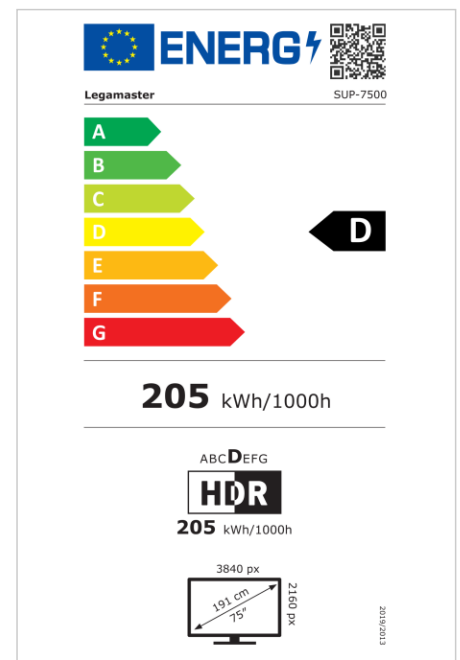

SUPREME touch monitor SUP-7500 CH

- Legamaster SUPREME is a modular platform that can be extended by several high-end accessories, upgrade with additional functionalities or with enhanced sound and create a full-fledged videoconferencing and collaboration system
- User-friendliness has been at the heart of the development process. From easy to use soft keys printed on the glass, an easily accessible front facing USB port to a home screen that is intuitive and easy to navigate for all
- SUPREME can be programmed to give quick access to your jobs-to-be-done. Whether it is working in Legamaster Sessions on OPS, videoconferencing on an external system or casting personal devices to the big screen
- The touch experience is one of the best in the field, experience high speed, accuracy and a life-like writing experience because of the newest, high-end InGlass touch system developed by FlatFrog
- The bonded glass eliminates the gap between glass and panel for a superb and life-like writing experience. It increases the viewing angle and reduces reflections
- The glass on SUPREME touch monitors has been treated with both anti-glare and anti-fingerprint coatings. This further reduces reflection, offers higher visible brightness and makes it super easy to clean
- The PID-grade panels offer 500 cd/ms brightness, 5000:1 contrast and a 24/7 durability specification