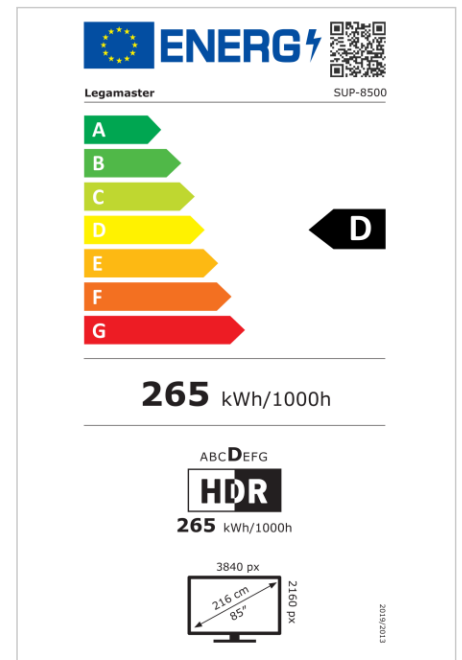

- Proven and documented security
- Modular platform build with multiple add-ons available
- User friendly and customizable platform
- Bezelless design with printed softkeys for easy control
- Next level touch experience: Flatfrog InGlass touch system (M5)
- Bonded glass with anti-glare and anti-fingerprint coating
- True 4K UHD resolution for the best image quality
- PID grade panels with 500 cd/m2 brightness and 24/7 durability

Art.No. **7-804100-85CH**

GTIN **8713797101820**

SUPREME touch monitor

SUP-8500 CH

Display

- Display diagonal: 85 inch
- Display technology: LCD
- Backlight type: Direct LED
- Display resolution: 3840 x 2160 px | 4K Ultra HD
- Display brightness: 500 cd/m²
- Display number of colours: 1.073 billion colours
- Contrast ratio (static): 5000:1
- Display refresh rate: 60 fps
- Response time: 8 ms
- Viewing angle: H: 178° / V: 178°
- Display control: Touch OSD
- Lifespan: 50000 Hours
- Durability: 24/7
- Screen orientation: Landscape

Touch system

- Touch technology: Multi-touch
- Number of touch points: 20
- Touch accuracy: 1 mm
- Touch system response time: 150 ms
- Touch resolution: 22855 x 12856 px
- Touch interface: 3 x Touch USB, USB C
- Touch operation: Stylus, Finger, Palm