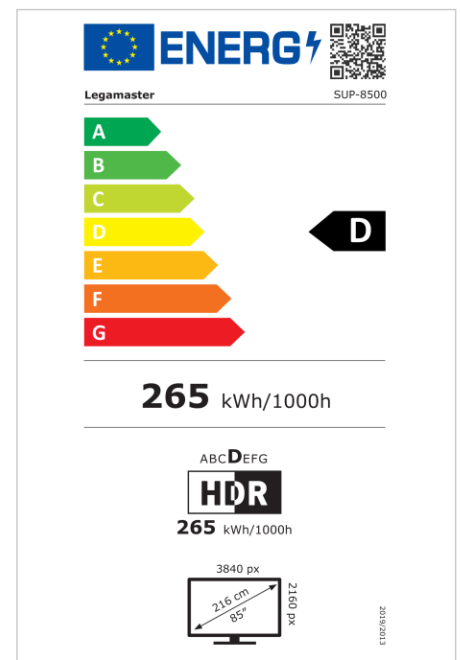

Art.No. **7-804100-85US**

GTIN **8713797101837**

SUPREME touch monitor

SUP-8500 US

Display

- Display diagonal: 85 inch
- Display technology: LCD
- Backlight type: Direct LED
- Display resolution: 3840 x 2160 px | 4K Ultra HD
- Display brightness: 500 cd/m²
- Display number of colours: 1.073 billion colours
- Contrast ratio (static): 5000:1
- Display refresh rate: 60 fps
- Response time: 8 ms
- Viewing angle: H: 178° / V: 178°
- Display control: Touch OSD
- Lifespan: 50000 Hours
- Durability: 24/7
- Screen orientation: Landscape

Touch system

- Touch technology: Multi-touch
- Number of touch points: 20
- Touch accuracy: 1 mm
- Touch system response time: 150 ms
- Touch resolution: 22855 x 12856 px
- Touch interface: 3 x Touch USB, USB C
- Touch operation: Stylus, Finger, Palm