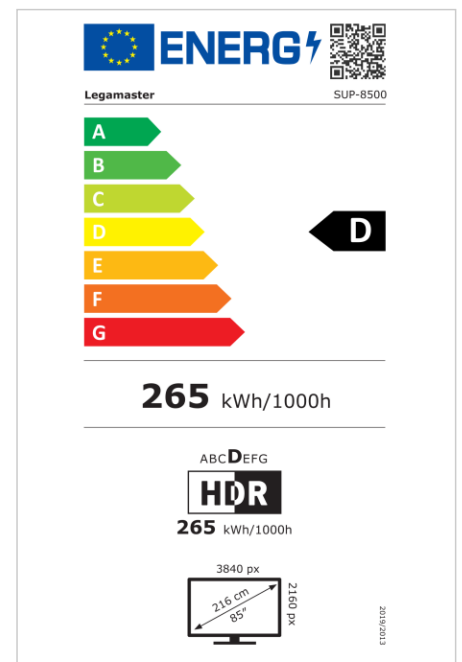

- Proven and documented security
- Modular platform build with multiple add-ons available
- User friendly and customizable platform
- Bezelless design with printed softkeys for easy control
- Next level touch experience: Flatfrog InGlass touch system (M5)
- Bonded glass with anti-glare and anti-fingerprint coating
- True 4K UHD resolution for the best image quality
- PID grade panels with 500 cd/m2 brightness and 24/7 durability

Art.No. **7-804100-85UK**

GTIN **8713797104883**

SUPREME touch monitor

SUP-8500 UK

Display

- Display diagonal: 85 inch
- Display technology: LCD
- Backlight type: Direct LED
- Display resolution: 3840 x 2160 px | 4K Ultra HD
- Display brightness: 500 cd/m²
- Display number of colours: 1.073 billion colours
- Contrast ratio (static): 5000:1
- Display refresh rate: 60 fps
- Response time: 8 ms
- Viewing angle: H: 178° / V: 178°
- Display control: Touch OSD
- Lifespan: 50000 Hours
- Durability: 24/7
- Screen orientation: Landscape

Touch system

- Touch technology: Multi-touch
- Number of touch points: 20
- Touch accuracy: 1 mm
- Touch system response time: 150 ms
- Touch resolution: 22855 x 12856 px
- Touch interface: 3 x Touch USB, USB C
- Touch operation: Stylus, Finger, Palm