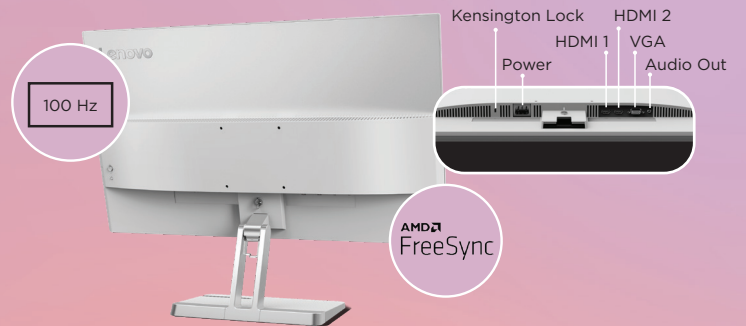

Equipped for work and play

The Lenovo L27e-40 Monitor lets you get color-critical work done in a pinch without worrying about color accuracy woes with its wide, 72% NTSC color space coverage. Enjoy your favorite games without any stutters or lag with AMD FreeSync™¹ support and the fast 100 Hz refresh rate. Connecting your laptop, console or any other device to the monitor is easier than ever using the 2 x HDMI and 1 x VGA input ports.

¹ AMD FreeSync™ technology only can work with AMD Radeon™ series graphics card. | ² This software can only be used with Windows 10 & Windows 11.