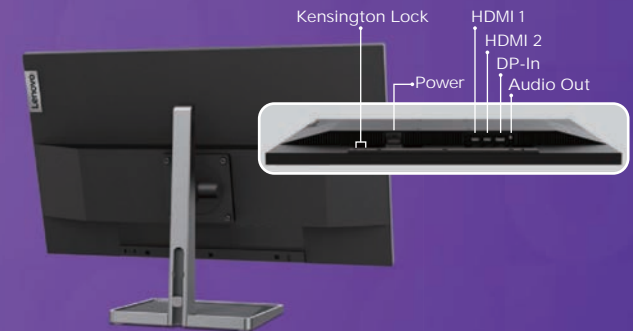

Excellent user experience

With two HDMI 2.0 ports and a DP 1.4 port, the Lenovo L28u-35 Monitor allows you to switch quickly between devices for various entertainment requirements. Its AMD FreeSync™ feature enables a smooth and consistent display of high-quality gaming images. The Lenovo L28u-35 Monitor comes with dual 2W speakers that provide a fulfilling and immersive audio experience. Moreover, we understand that convenience is of the essence while working from home. That is why the monitor comprises easy display controls that help you save time and boost efficiency.