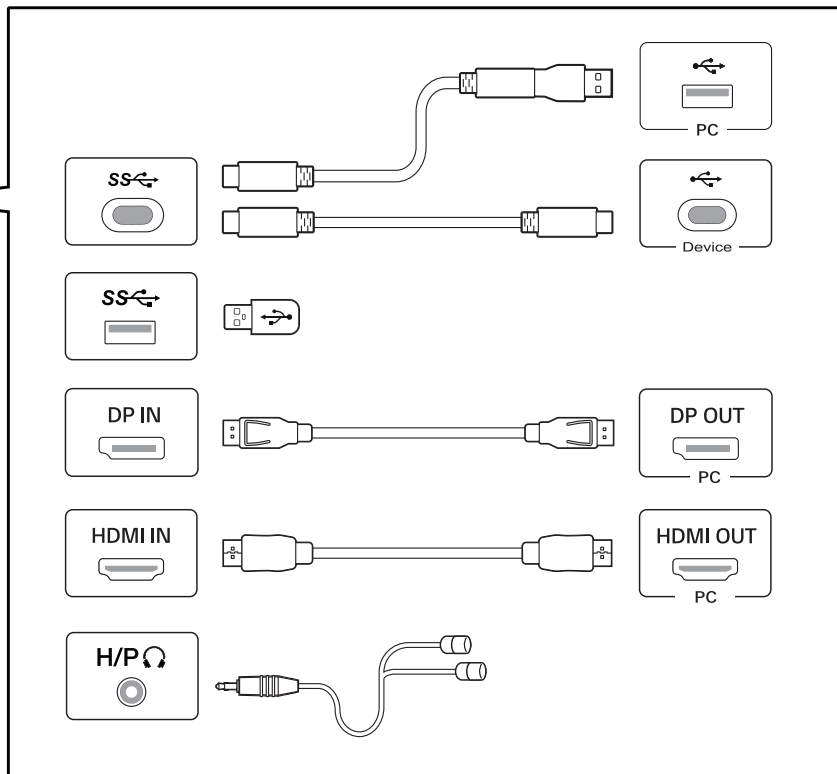

 Depending on country

* M B M 6 7 4 8 7 5 6 5 *

(2203-REV01)

- Using a DVI to HDMI / DP (DisplayPort) to HDMI cable may cause compatibility issues.
- The USB port on the product functions as a USB hub.
- Make sure to use the supplied cable. Otherwise, this may cause the device to malfunction.