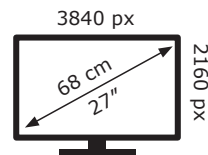

LG Electronics

27GP95R

**32** kWh/1000h

ABCDEF**G**

**86** kWh/1000h

2019/2013