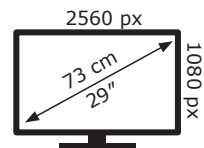

LG Electronics

29WQ600

22 kWh/1000h

ABCDEF**G**

24 kWh/1000h

2019/2013