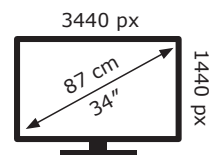

LG Electronics

34WQ75C

32 kWh/1000h

ABCDEF**G**

HDR

51 kWh/1000h

2019/2013