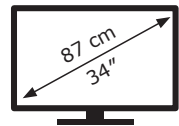

LG Electronics

34WP88CN

32 kWh/1000h

ABCDEF**G**

41 kWh/1000h

3440 px

1440 px

2019/2013