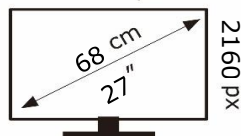

ENERG 

LG Electronics

27UN880P

26 kWh/1000h

ABCDEF **G**

HDR

44 kWh/1000h

3840 px