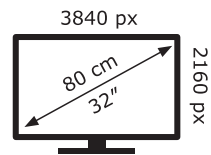

LG Electronics

32GQ950

**41** kWh/1000h

ABCDEF**G**  
**HDR**  
**111** kWh/1000h

2019/2013