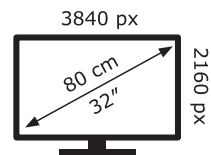

**ENERG** 

LG Electronics

32UQ85X

**33** kWh/1000h

ABCDEF**G**

**HDR**

**67** kWh/1000h

2019/2013