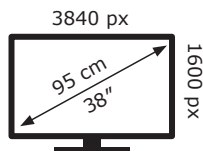

LG Electronics

38GN950P

**37** kWh/1000h

ABCDEF**G**

**106** kWh/1000h

2019/2013