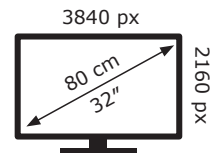

LG Electronics

32GQ950P

33 kWh/1000h

ABCDEF**G**

102 kWh/1000h

2019/2013